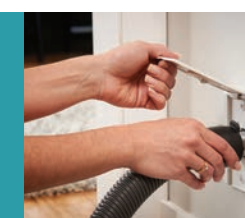

Don't lug a vacuum.
Plug in a BEAM!